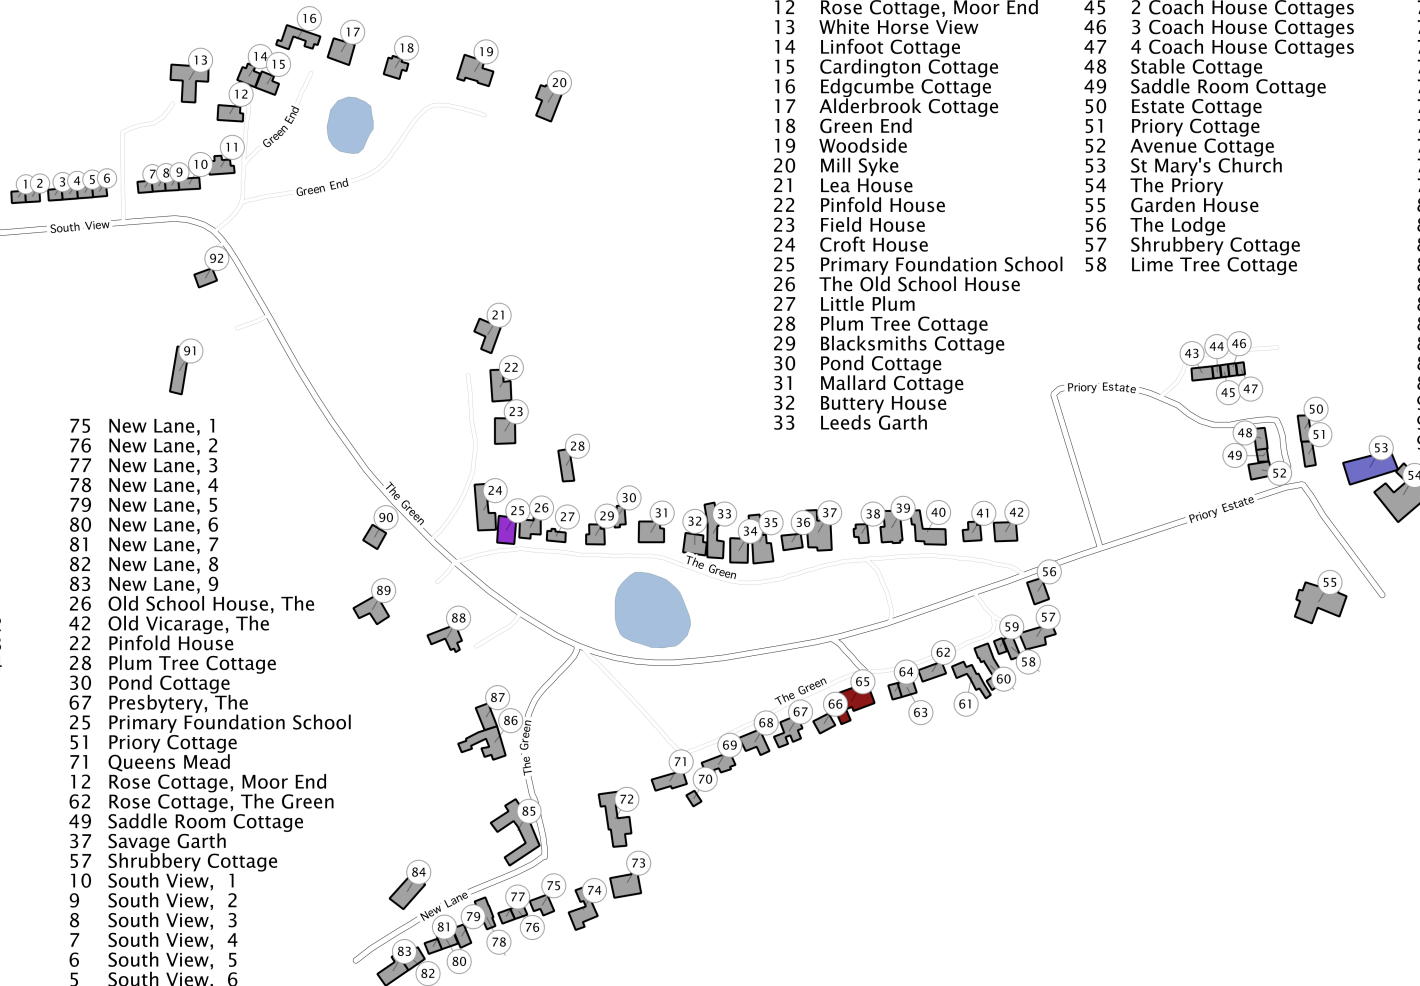

Nun Monkton village plan

- 1 10 South View
- 2 9 South View
- 3 8 South View
- 4 7 South View
- 5 6 South View
- 6 5 South View
- 7 4 South View
- 8 3 South View
- 9 2 South View
- 10 1 South View
- 11 Moorend
- 12 Rose Cottage, Moor End
- 13 White Horse View
- 14 Linfoot Cottage
- 15 Cardington Cottage
- 16 Edgcombe Cottage
- 17 Alderbrook Cottage
- 18 Green End
- 19 Woodside
- 20 Mill Syke
- 21 Lea House
- 22 Pinfold House
- 23 Field House
- 24 Croft House
- 25 Primary Foundation School
- 26 The Old School House
- 27 Little Plum
- 28 Plum Tree Cottage
- 29 Blacksmiths Cottage
- 30 Pond Cottage
- 31 Mallard Cottage
- 32 Buttery House
- 33 Leeds Garth
- 34 West House
- 35 Syke Cottage
- 36 Barf House
- 37 Savage Garth
- 38 Garth Cottage
- 39 St Anns House
- 40 White Swan House
- 41 Vicarage Cottage
- 42 The Old Vicarage
- 43 Fishpond Cottage
- 44 1 Coach House Cottages
- 45 2 Coach House Cottages
- 46 3 Coach House Cottages
- 47 4 Coach House Cottages
- 48 Stable Cottage
- 49 Saddle Room Cottage
- 50 Estate Cottage
- 51 Priory Cottage
- 52 Avenue Cottage
- 53 St Mary's Church
- 54 The Priory
- 55 Garden House
- 56 The Lodge
- 57 Shrubby Cottage
- 58 Lime Tree Cottage
- 59 Chestnut View
- 60 Green Ridge Cottage
- 61 Ebor House
- 62 Rose Cottage, The Green
- 63 Burnsea Cottage
- 64 The Cottage
- 65 The Alice Hawthorn
- 66 The Bungalow
- 67 The Presbytery
- 68 Chapel House
- 69 Forge House
- 70 Maypole Farm
- 71 Queens Mead
- 72 Hatch End
- 73 Tinker Close
- 74 Dunstan Manor
- 75 1 New Lane
- 76 Rose Cottage, 2 New Lane
- 77 3 New Lane
- 78 Bankfield, 4 New Lane
- 79 Blackbird Cottage, 5 New Lane
- 80 6 New Lane
- 81 Hawthorn Cottage, 7 New Lane
- 82 Old Village Hall, 8 New Lane
- 83 The Paddocks, 9 New Lane
- 84 Willow Dene
- 85 Warren House Farm
- 86 Church House
- 87 Tessymans Cottage
- 88 West Side Farm
- 89 Batman House Farm
- 90 Apple Tree Farm
- 91 Little Hollands
- 92 Lane End House

- 17 Alderbrook Cottage
- 65 Alice Hawthorn, The
- 90 Apple Tree Farm
- 52 Avenue Cottage
- 36 Barf House
- 89 Batman House Farm
- 29 Blacksmiths Cottage
- 66 Bungalow, The
- 63 Burnsea Cottage
- 32 Buttery House
- 15 Cardington Cottage
- 68 Chapel House
- 59 Chestnut View
- 86 Church House
- 44 Coach House Cottages, 1
- 45 Coach House Cottages, 2
- 46 Coach House Cottages, 3
- 47 Coach House Cottages, 4
- 64 Cottage, The
- 24 Croft House
- 74 Dunstan Manor
- 61 Ebor House
- 16 Edgcombe Cottage
- 50 Estate Cottage
- 23 Field House
- 43 Fishpond Cottage
- 69 Forge House
- 55 Garden House
- 38 Garth Cottage
- 18 Green End
- 60 Green Ridge Cottage
- 72 Hatch End
- 92 Lane End House
- 21 Lea House
- 33 Leeds Garth
- 58 Lime Tree Cottage
- 14 Linfoot Cottage
- 91 Little Hollands
- 27 Little Plum
- 56 Lodge, The
- 31 Mallard Cottage
- 70 Maypole Farm
- 20 Mill Syke
- 11 Moorend